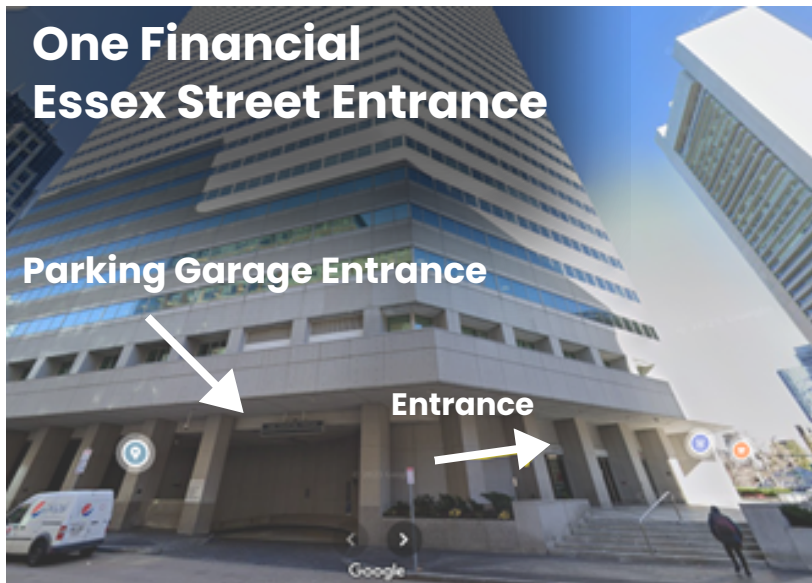

One Financial Directions

Address: One Financial Center, Boston MA 02111

On weekends and evenings after 6PM our main entrance is closed.

During this time all building visitors must enter through the One Financial Essex street entrance. There will be a security guard to assist you with entering the building. Please let security know you are here for an event at Loft on Two.

Our parking garage entrance is also located on Essex Street next to our Essex Street entrance pictured above.

One Financial Directions

Address: One Financial Center, Boston MA 02111