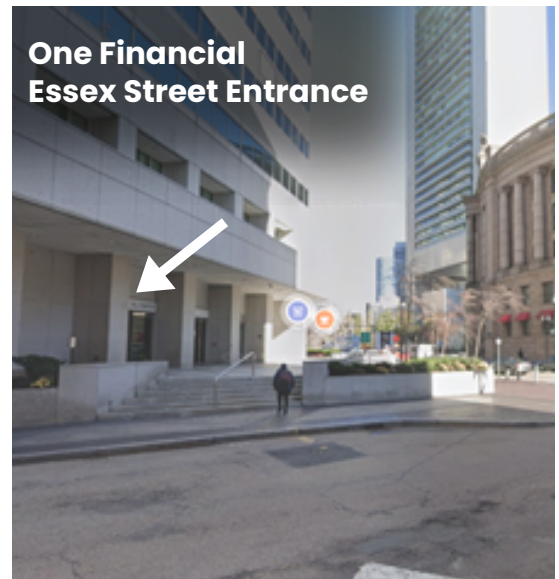

One Financial Directions

Address: One Financial Center, Boston MA 02111

On weekends and evenings after 6PM our main entrance is closed.

During this time all building visitors must enter through the One Financial Essex street entrance. There will be a security guard to assist you with entering the building. Please let security know you are here for an event at Loft on Two.

Our parking garage entrance is also located on Essex Street next to our Essex Street entrance pictured above.

One Financial Directions

Address: One Financial Center, Boston MA 02111